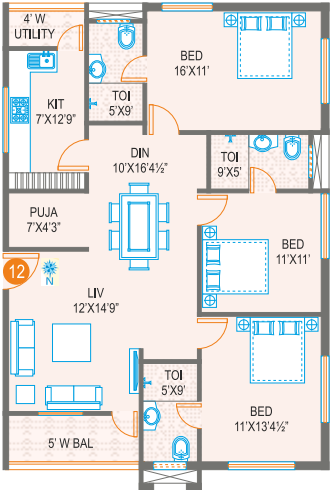

4'9" W
UTILITY

4' W BAL

4' W BAL

DIN
10'X15'1½"

KIT
7'X10'

BED
11'X15'1½"

PUJA

LIV
17'4½"X11'6"

TOI
9'X5'7½"

TOI
9'X5'

BED
12'X11'

TOI
5'X7'7½"

BED
11'X11'

V A C

VISTAAS ARCHITECTURAL
CONSULTANTS MUMBAI-HYDERABAD-PUNE-VIZAG