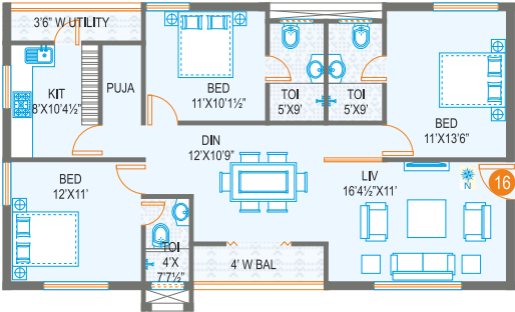

4'9" W
UTILITY

4' W BAL

4' W BAL

DIN
10'X15'1½"

KIT
7'X10'

BED
11'X15'1½"

PUJA

LIV
17'4½"X11'6"

TOI
9'X5'7½"

TOI
9'X5'

BED
12'X11'

TOI
5'X7'7½"

BED
11'X11'

V A C

VISTAAS ARCHITECTURAL
CONSULTANTS MUMBAI-HYDERABAD-PUNE-VIZAG