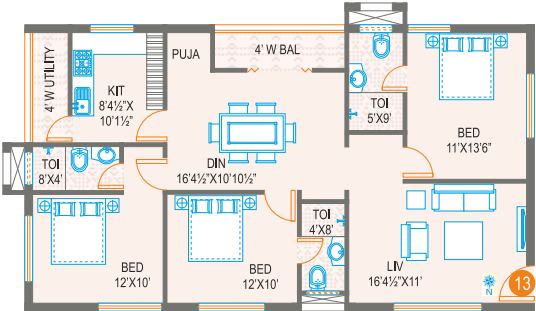

4'9" W
UTILITY

4' W BAL

4' W BAL

DIN
10'X15'1½"

KIT
7'X10'

BED
11'X15'1½"

PUJA

LIV
17'4½"X11'6"

TOI
9'X5'7½"

TOI
9'X5'

BED
12'X11'

TOI
5'X7'7½"

BED
11'X11'

V A C

VISTAAS ARCHITECTURAL
CONSULTANTS MUMBAI-HYDERABAD-PUNE-VIZAG