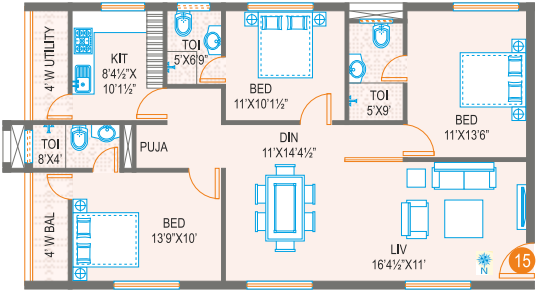

4'9" W
UTILITY

4' W BAL

4' W BAL

DIN
10'X15'1½"

KIT
7'X10'

BED
11'X15'1½"

PUJA

LIV
17'4½"X11'6"

TOI
9'X5'7½"

TOI
9'X5'

BED
12'X11'

TOI
5'X7'7½"

BED
11'X11'

V A C

VISTAAS ARCHITECTURAL
CONSULTANTS MUMBAI-HYDERABAD-PUNE-VIZAG