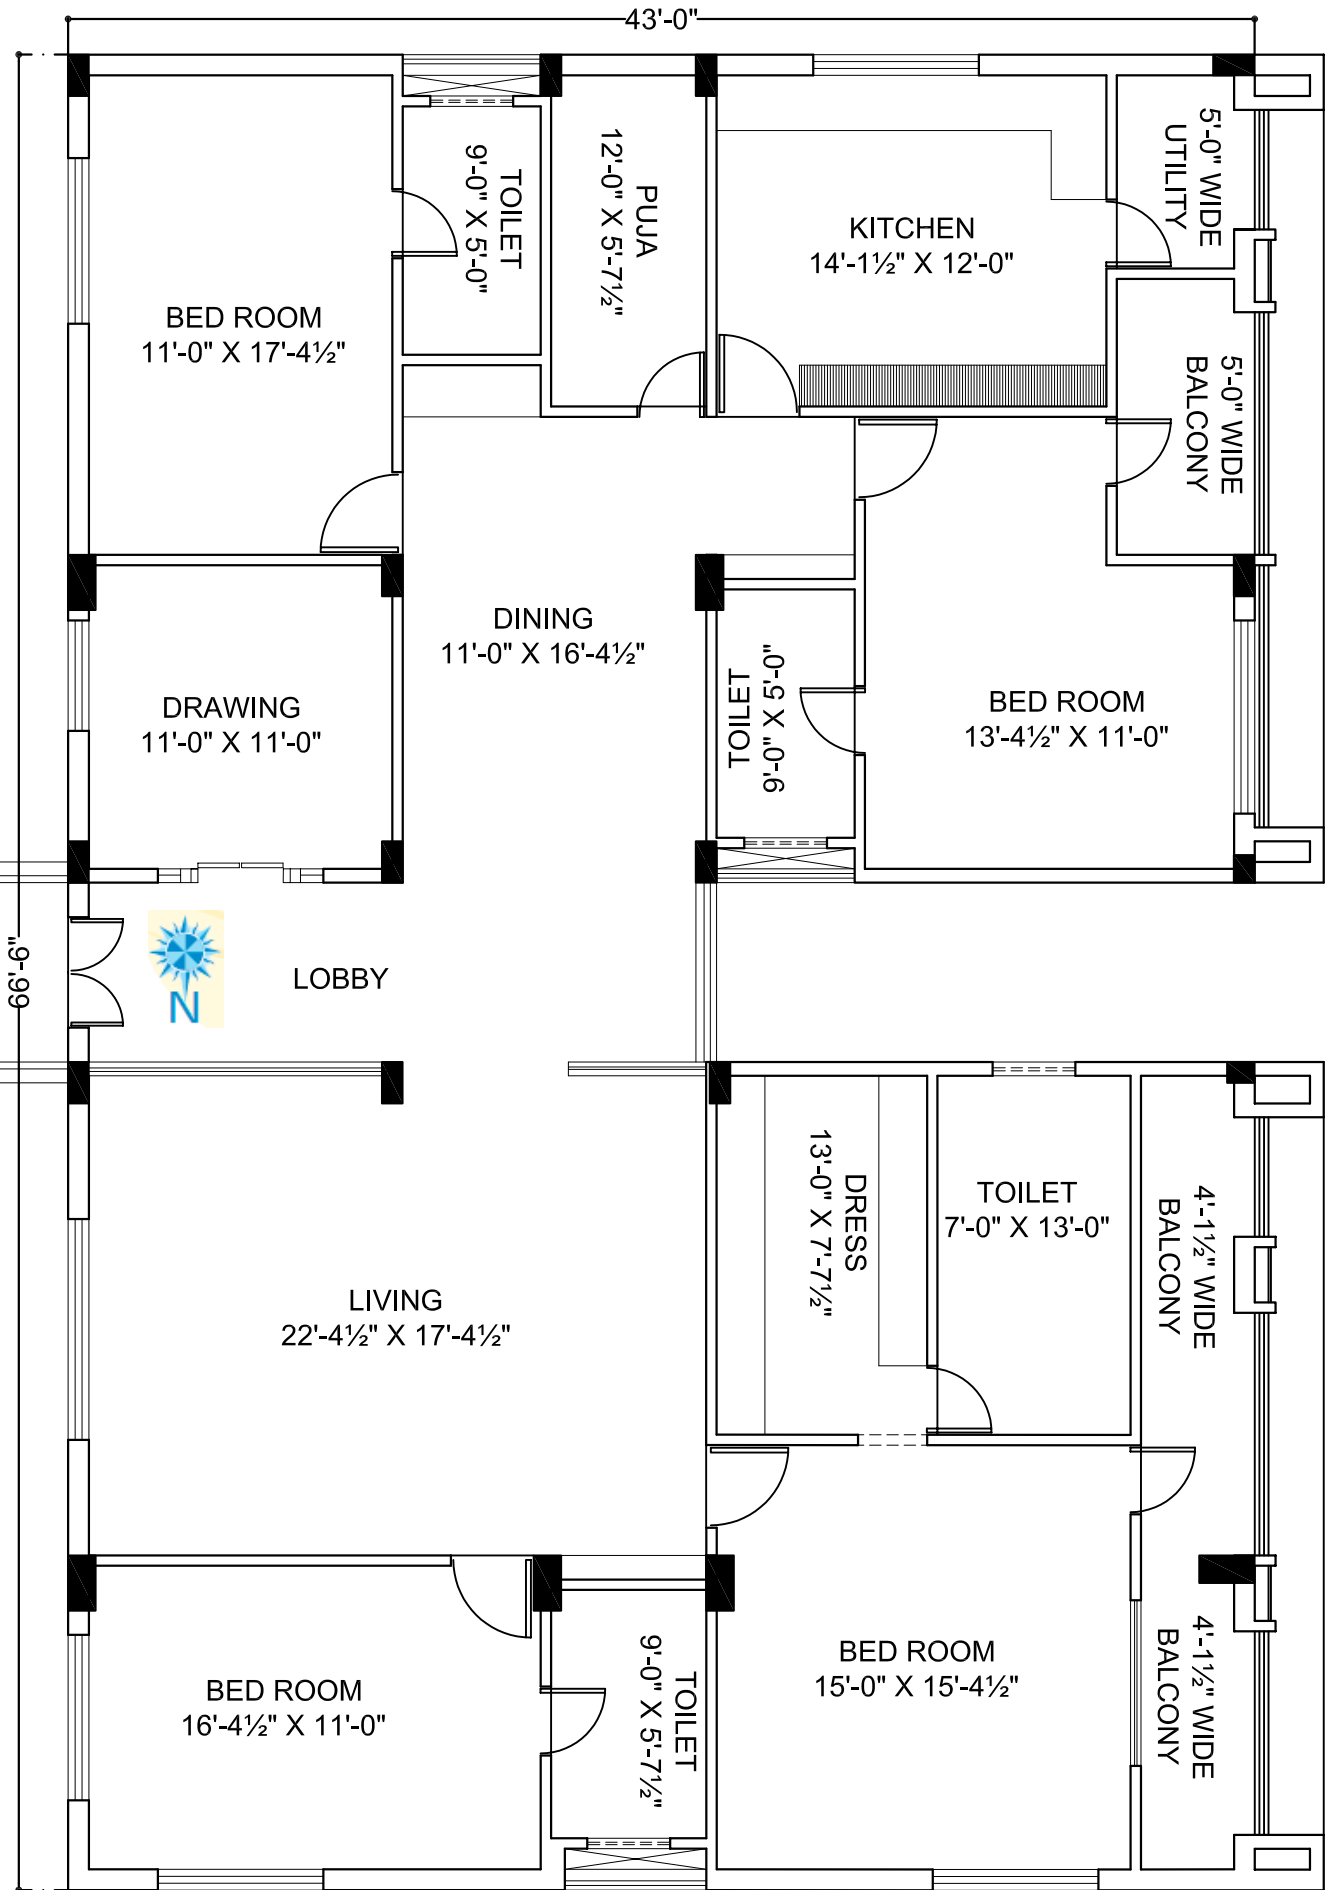

4'9" W
UTILITY

4' W BAL

4' W BAL

DIN
10'X15'1½"

KIT
7'X10'

BED
11'X15'1½"

PUJA

LIV
17'4½"X11'6"

TOI
9'X5'7½"

TOI
9'X5'

BED
12'X11'

TOI
5'X7'7½"

BED
11'X11'

V A C

VISTAAS ARCHITECTURAL
CONSULTANTS MUMBAI-HYDERABAD-PUNE-VIZAG