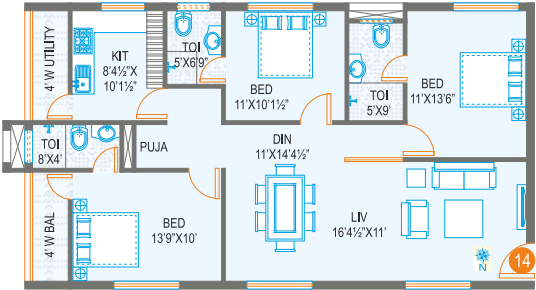

4'9" W
UTILITY

4' W BAL

4' W BAL

DIN
10'X15'1½"

KIT
7'X10'

BED
11'X15'1½"

PUJA

LIV
17'4½"X11'6"

TOI
9'X5'7½"

TOI
9'X5'

BED
12'X11'

TOI
5'X7'7½"

BED
11'X11'

V A C

VISTAAS ARCHITECTURAL
CONSULTANTS MUMBAI-HYDERABAD-PUNE-VIZAG